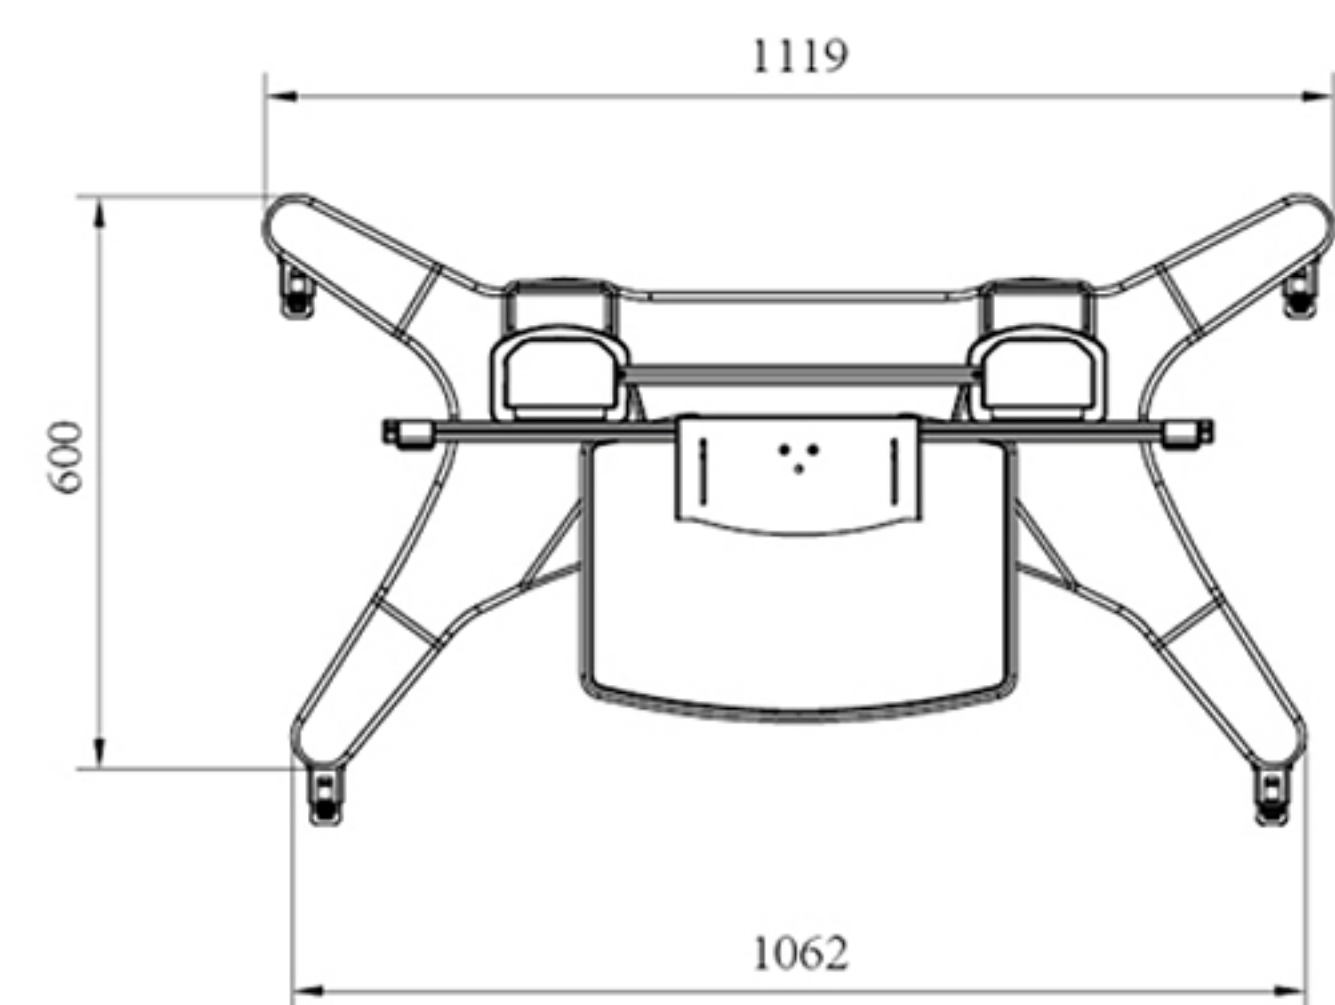

# AVF1800-70-1P

Model	AVF1800-70-1P	Color	Black / White	Carton size	103.6x53.1x21 cm
Screen Size	55-80"	Upright distance	300 mm	Carton pack	1
Capacity	56.8 kg	Height adjustment	1350-1650 mm	Carton gross weight	29 kg
Material built	Alu alloy	Shelf dimension	455-320 mm	Palletized quantity	18
Tilt angles	0°	VESA range	200 × 200-800 × 400 mm	20 GP quantity	236
Base structure	Modular			40 HQ quantity	536

Unit: mm