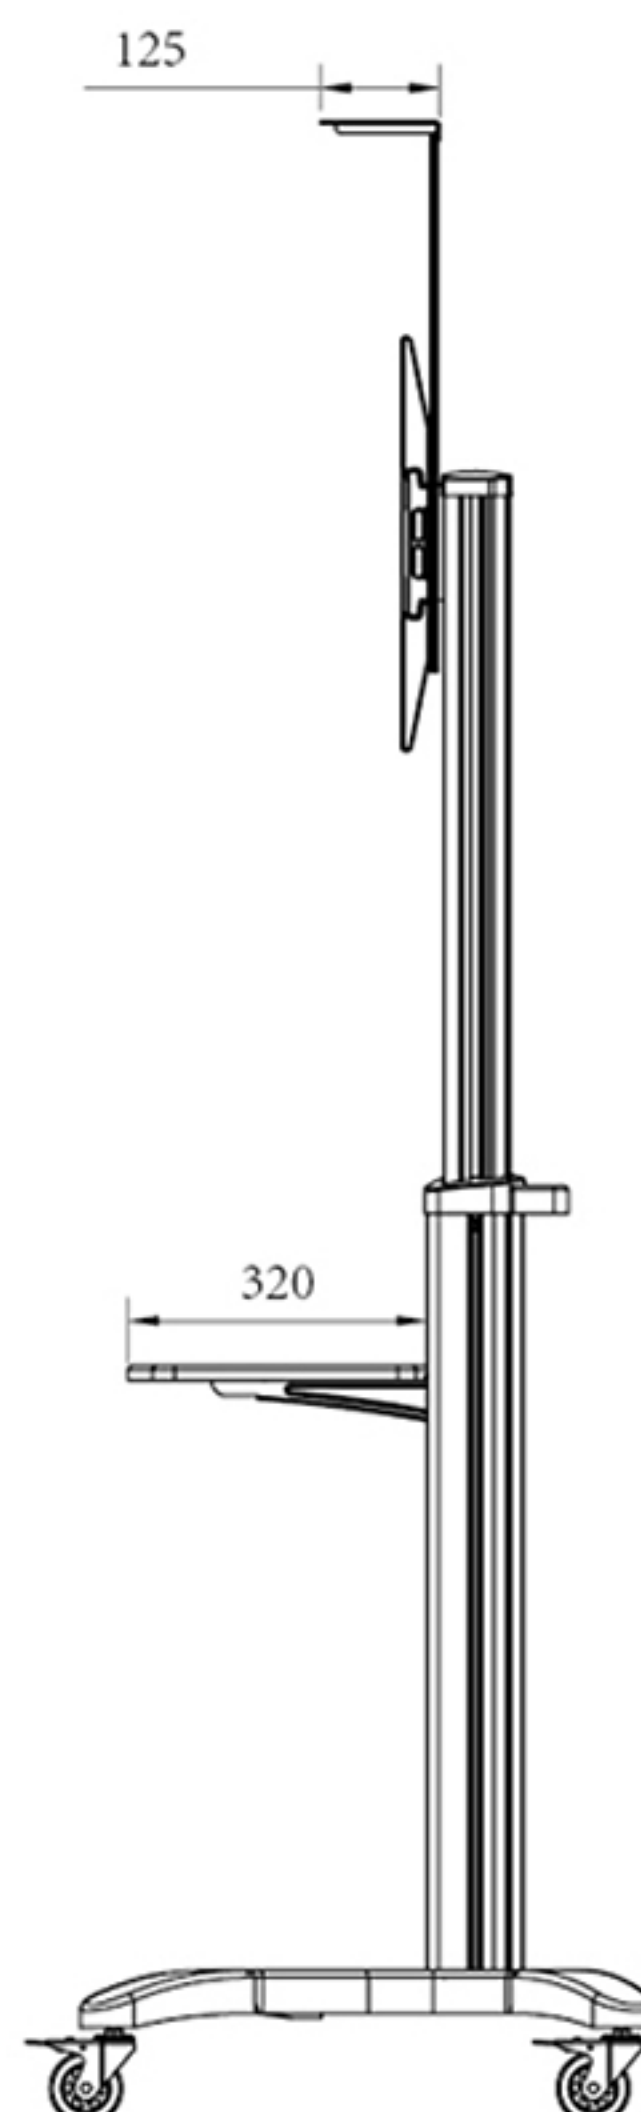

# AVF1800-70-1P

Model	AVF1800-70-1P	Color	Black / White	Carton size	103.6x53.1x21 cm
Screen Size	55-80"	Upright distance	300 mm	Carton pack	1
Capacity	56.8 kg	Height adjustment	1350-1650 mm	Carton gross weight	29 kg
Material built	Alu alloy	Shelf dimension	455-320 mm	Palletized quantity	18
Tilt angles	0°	VESA range	200 × 200-800 × 400 mm	20 GP quantity	236
Base structure	Modular			40 HQ quantity	536

Unit: mm