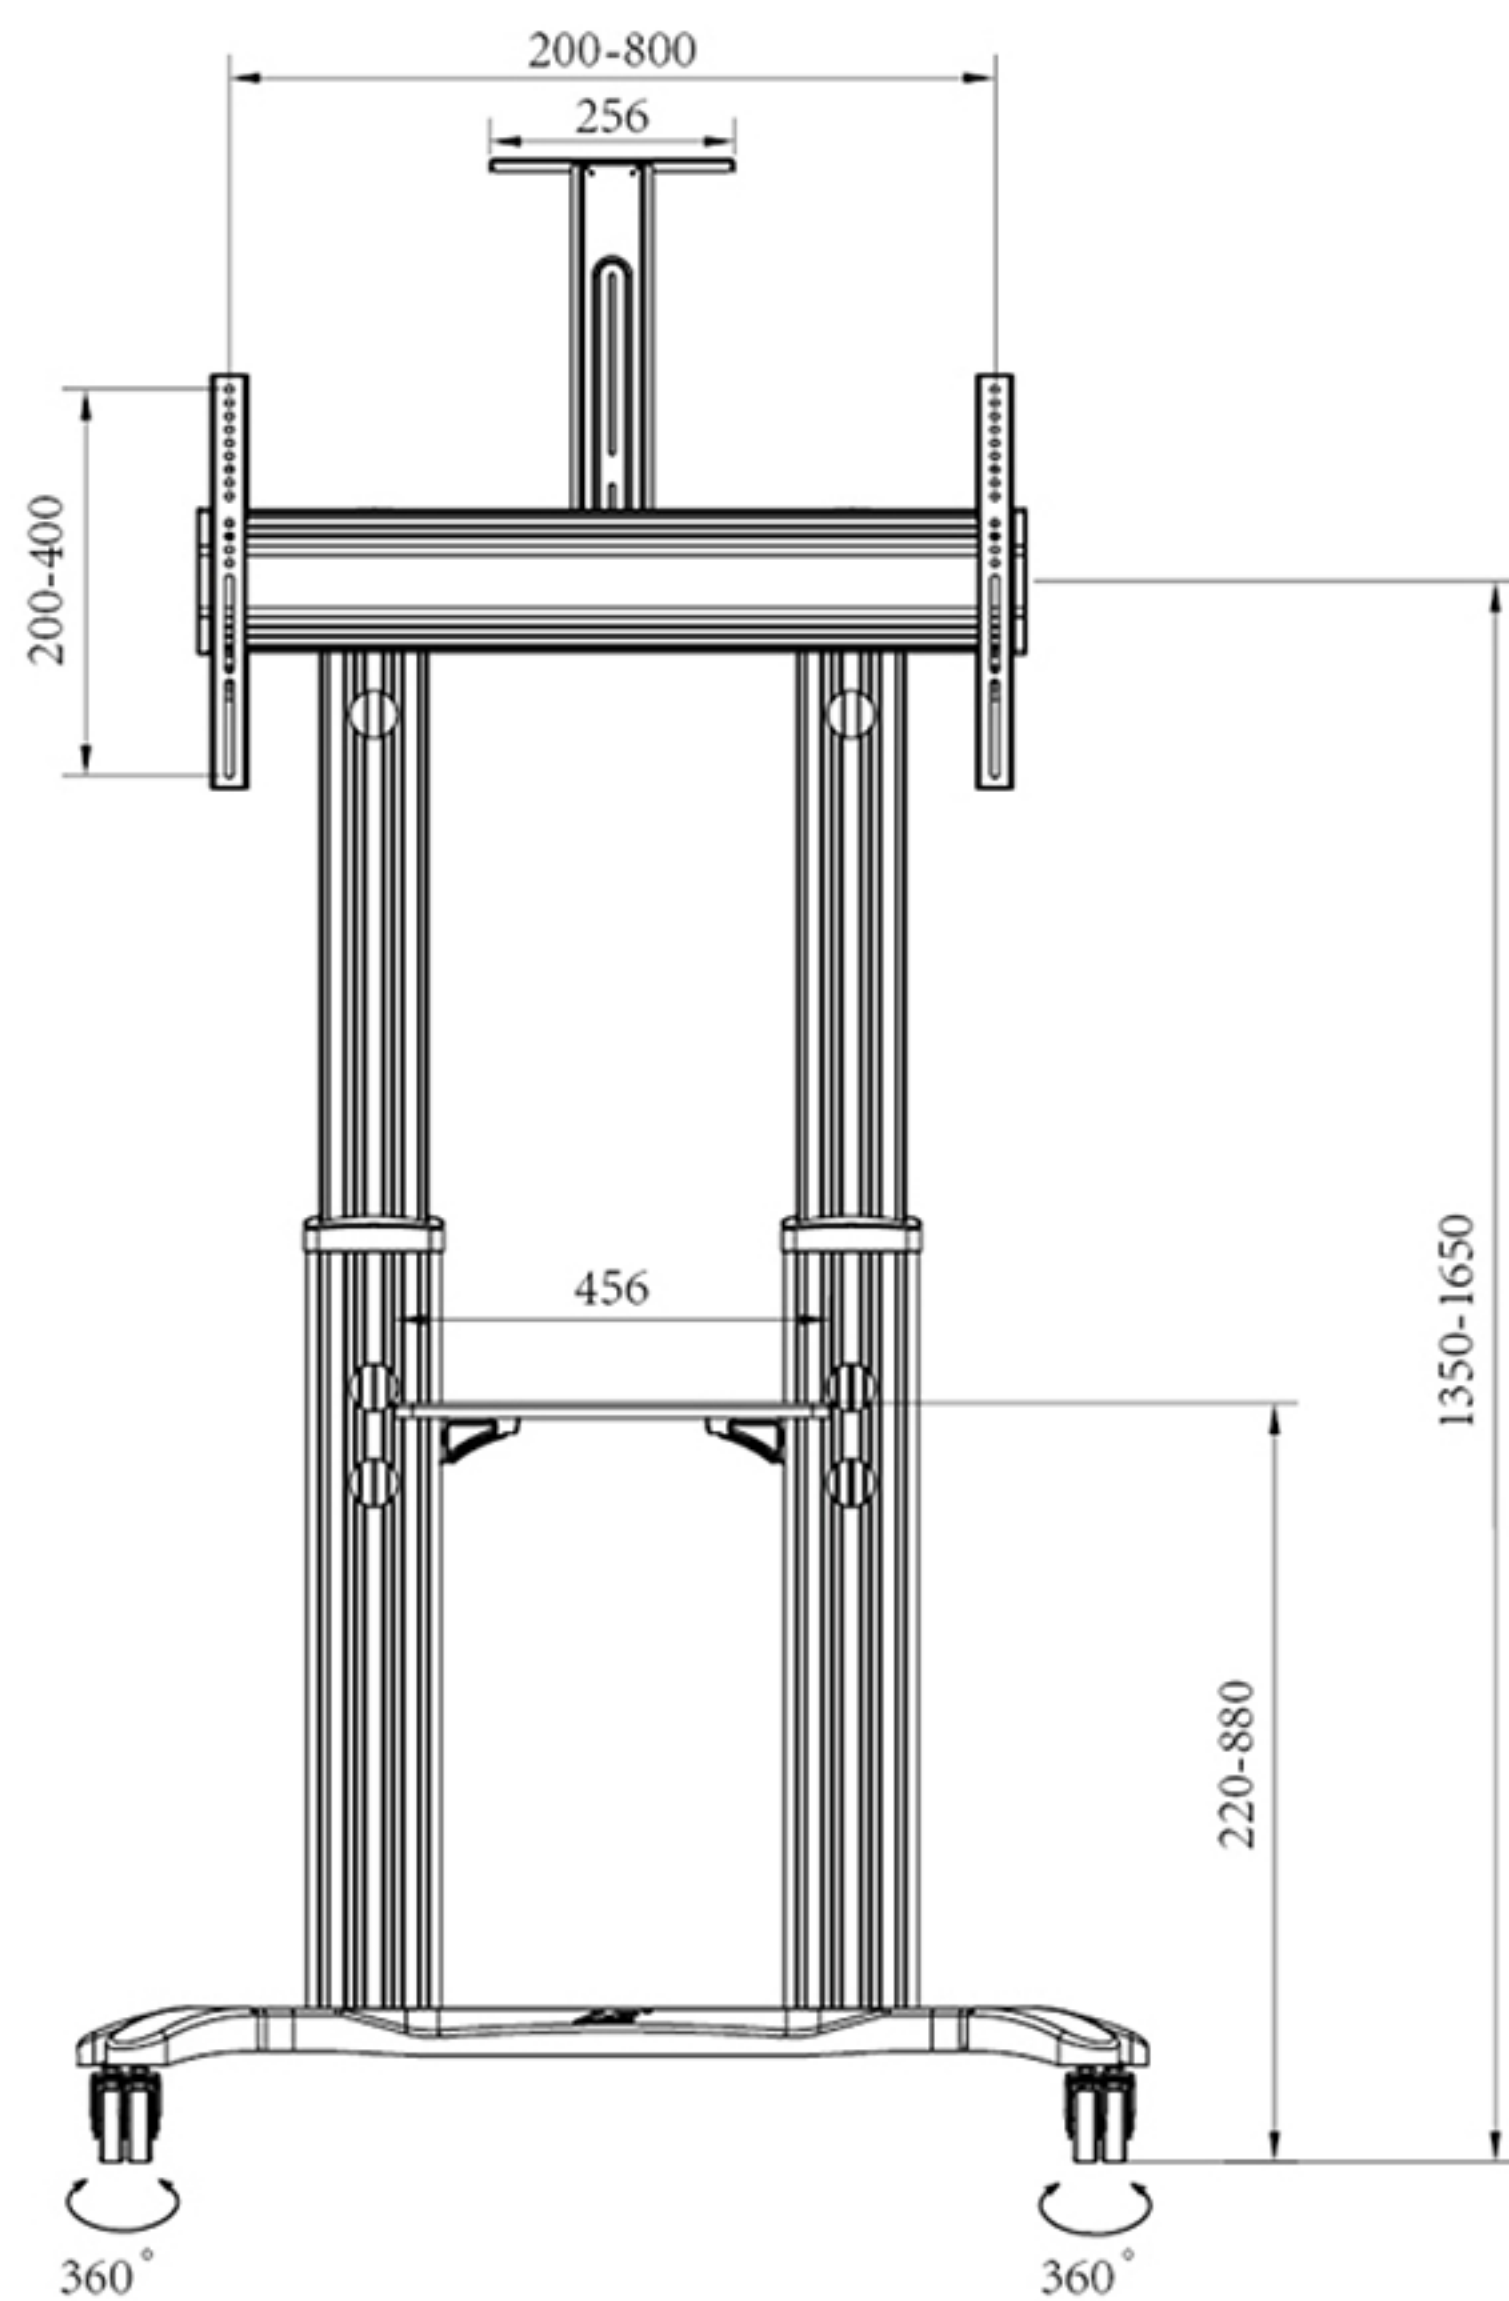

# AVF1800-70-1P

Model	AVF1800-70-1P	Color	Black / White	Carton size	103.6x53.1x21 cm
Screen Size	55-80"	Upright distance	300 mm	Carton pack	1
Capacity	56.8 kg	Height adjustment	1350-1650 mm	Carton gross weight	29 kg
Material built	Alu alloy	Shelf dimension	455-320 mm	Palletized quantity	18
Tilt angles	0°	VESA range	200 × 200-800 × 400 mm	20 GP quantity	236
Base structure	Modular			40 HQ quantity	536

Unit: mm